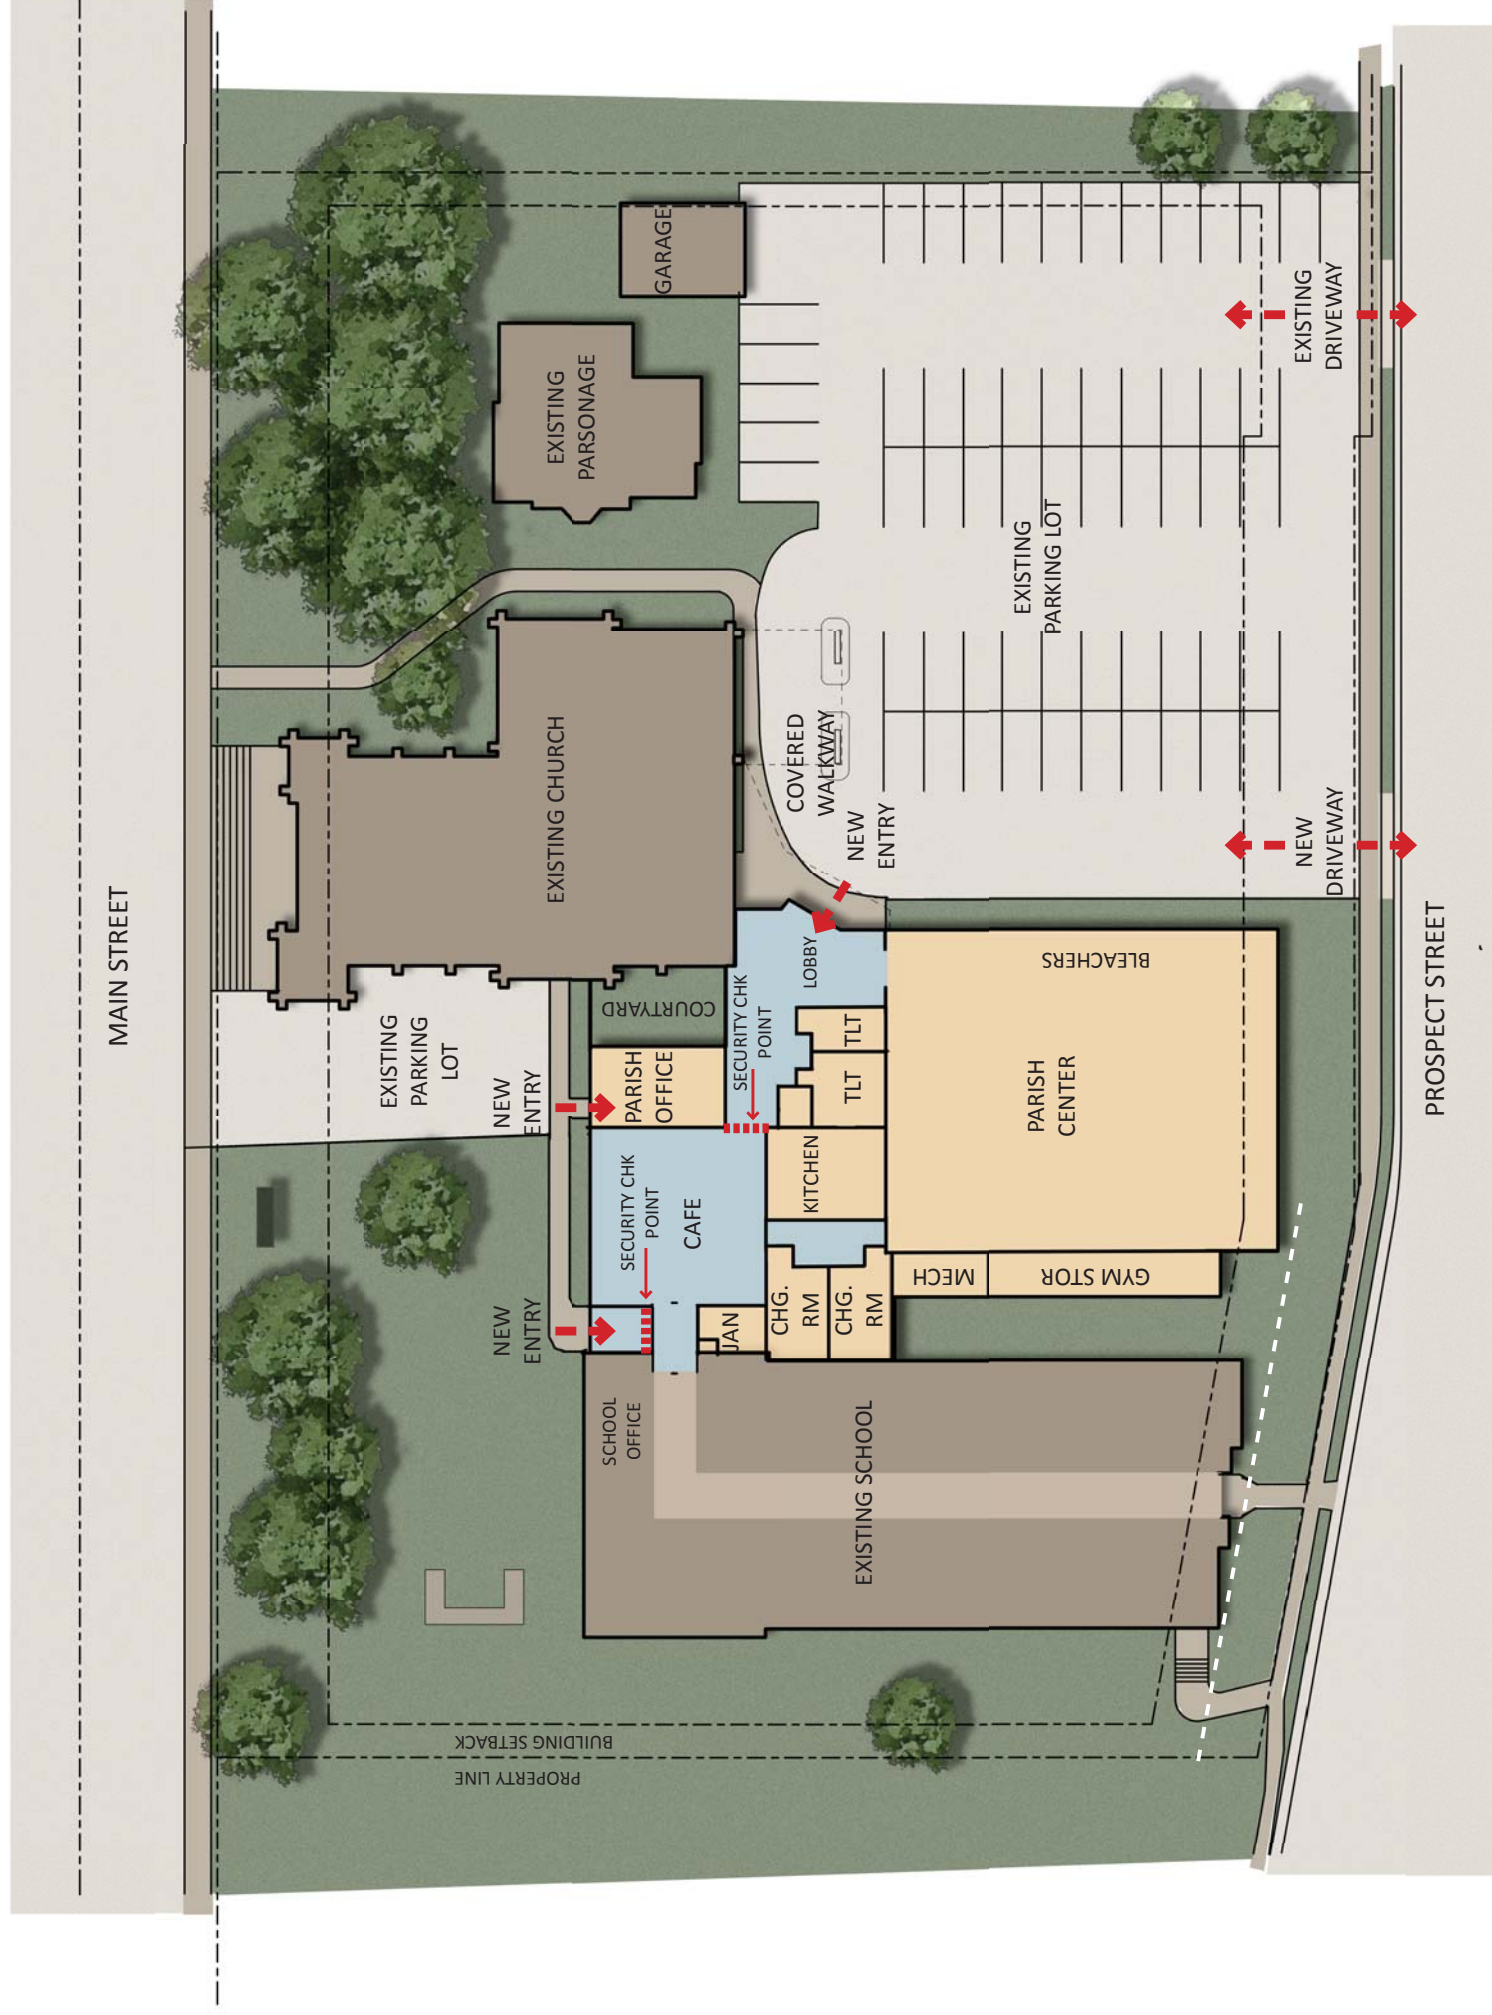

# Conceptual Site Plan

## Holy Trinity Catholic School - Kewaskum, WI

SCALE: 0"=4'8" 1"=6' 3/4"=32'